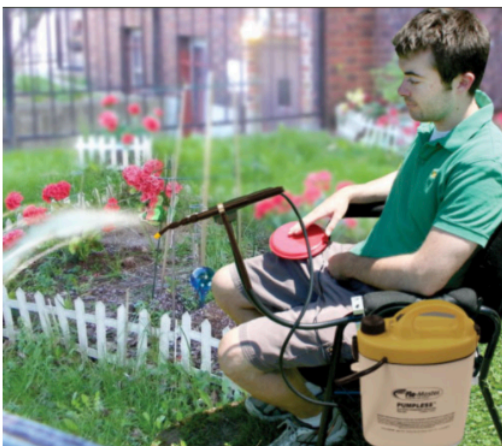

Adaptive Tools

Ergonomic Handles

By keeping the hand and wrist at a natural angle, tools with ergonomic handles and arm rests eliminate the strains and blisters that can be caused by conventional style garden tools.

Watering Wand

A watering wand extends the end of the hose to assist gardeners with watering hard to reach areas. If moving around a hose is troublesome, you may want to consider a garden sprayer.

Garden Sprayer

The Adapted Garden Spray from Enabling Devices includes a sprayer that can attach to a wheelchair and has a 1.3 gallon tank for holding water. It is also switch accessible for those who cannot access a sprayer handle. In the image the man is using a red button switch to start and stop the sprayer.

Garden Kneeler Chair

Foldable Design

Save your space Easy to store and carry

Portable Seats

A lightweight and portable seat like the one pictured can assist individuals with sitting, kneeling, and getting up or down easily.